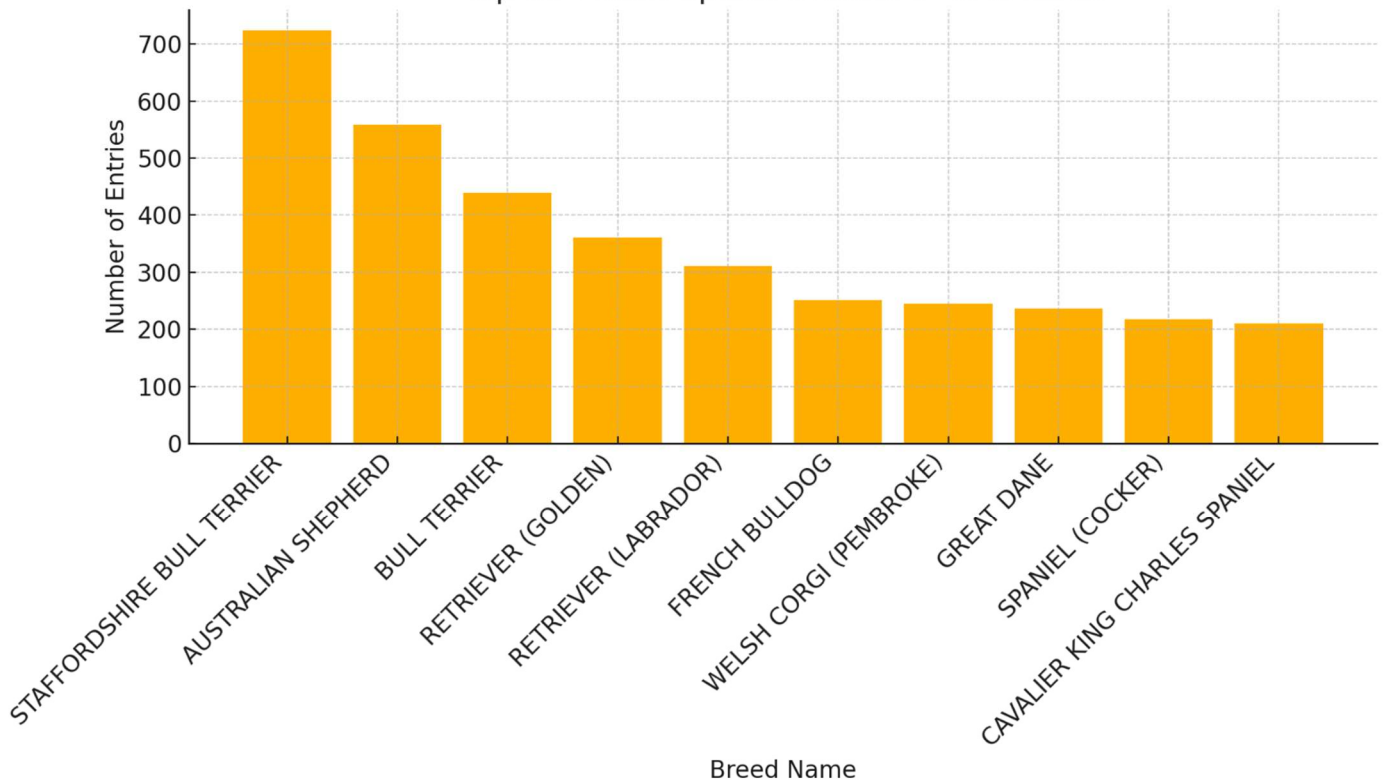

### NUMBER OF OWNERS COMPETING IN EVENTS

	2024	*2023
BREED EVENTS	913	801

\*2023 only includes shows from June onwards

### NUMBER OF EXHIBITORS ENTERING IN EVENTS

	2024	*2023
BREED EVENTS	774	719

\*2023 only includes shows from June onwards

Top 10 Breeds by Number of Entries (All Shows)

Top 10 Most Popular Breeds in EASTERN CAPE

Top 10 Most Popular Breeds in FREE STATE

Top 10 Most Popular Breeds in GAUTENG

### Top 10 Most Popular Breeds in KWAZULU NATAL