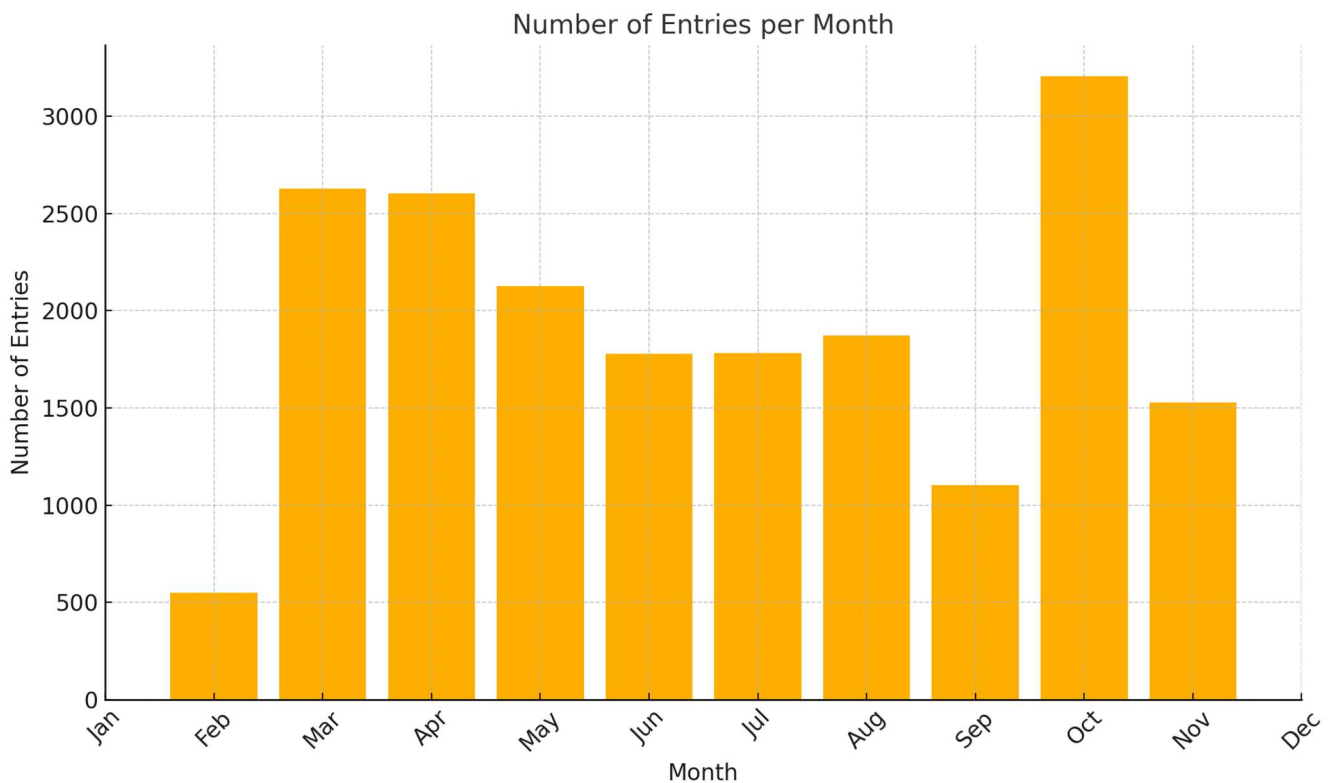

As Show Assist continues to support dog show organisers and exhibitors, this inaugural report serves as a critical reference point for understanding patterns of engagement and performance across the shows hosted on the platform. It aims to help clubs, exhibitors, and event organisers identify key trends, opportunities for growth, and areas for improvement in future events. This report not only reflects the past year's data but also sets the stage for future reports, providing a benchmark for tracking progress in the years to come.

## REPORT DEFINITIONS

**All Breeds Club** – A club hosting shows for all recognised breeds

**Group Club** – A club hosting shows for all recognised breeds within a group or groups

**Specialist Club** – A club hosting shows for some recognised breeds or varieties of breeds within a group or groups

**Breed Club** – A club hosting shows for a single recognised breed

Note: The report only includes breed championship, FCI and A2O shows run on Show Assist.

## MONTHLY SHOW TRENDS:

The monthly distribution of shows showed peaks in October (32 shows) and significant activity in April (17 shows) and August (17 shows) with lower activity being observed in February (2 shows) and July (7 shows).