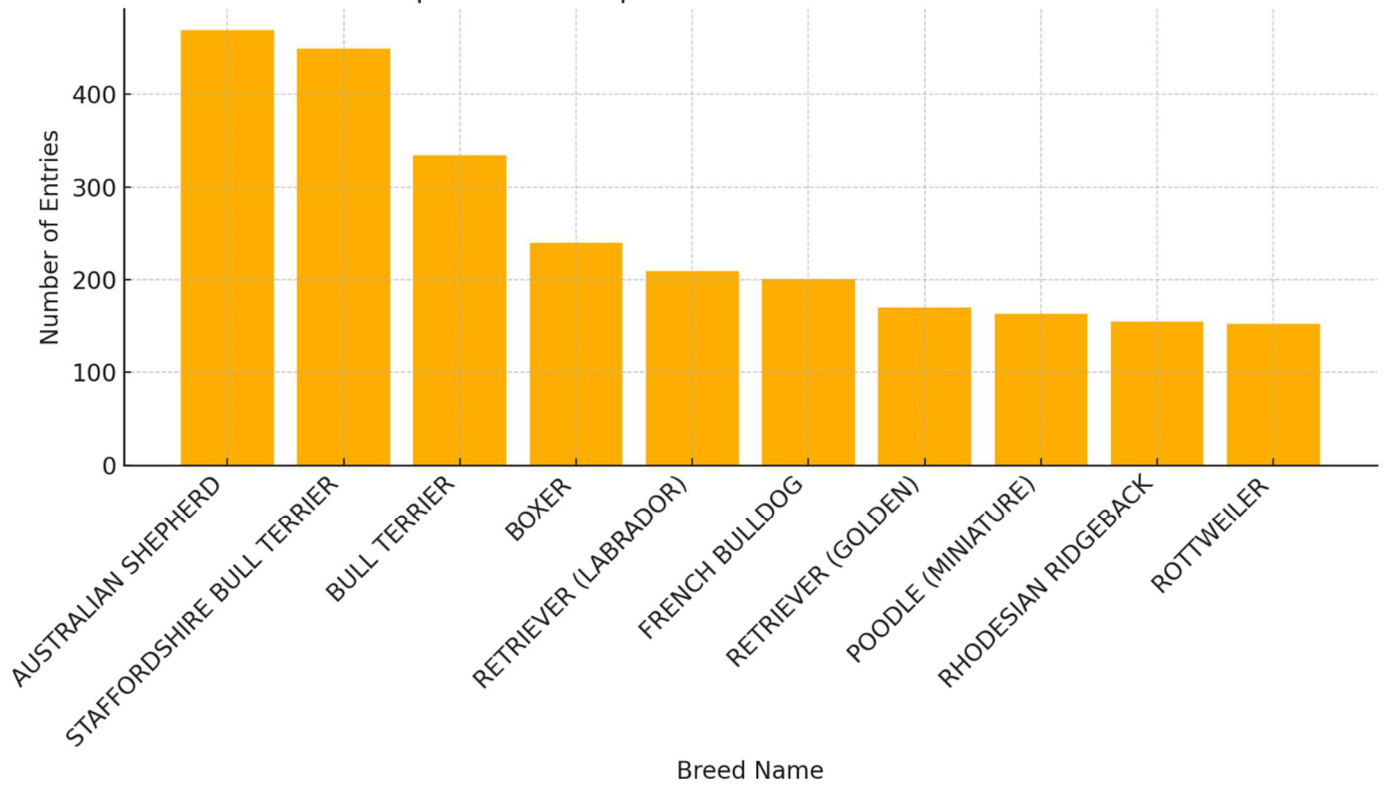

### NUMBER OF EXHIBITORS ENTERING IN EVENTS

	2024	*2023
BREED EVENTS	774	719

\*2023 only includes shows from June onwards

Top 10 Breeds by Number of Entries (All Shows)

Top 10 Most Popular Breeds in EASTERN CAPE

Top 10 Most Popular Breeds in FREE STATE

Top 10 Most Popular Breeds in GAUTENG

### Top 10 Most Popular Breeds in KWAZULU NATAL

### Top 10 Most Popular Breeds in WESTERN CAPE

NUMBER OF ENTRIES PER BREED		
	2024	*2023
STAFFORDSHIRE BULL TERRIER	1588	655
AUSTRALIAN SHEPHERD	1318	573
BULL TERRIER	968	529
RETRIEVER (GOLDEN)	719	491
RETRIEVER (LABRADOR)	657	333
FRENCH BULLDOG	512	382
BOXER	422	324
RHODESIAN RIDGEBACK	412	242
BULLDOG	373	255
WELSH CORGI (PEMBROKE)	347	246
SIBERIAN HUSKY	320	188
SPANIEL (COCKER)	315	218
ROTTWEILER	314	159
WHIPPET	314	232
GREAT DANE	313	238
SHETLAND SHEEPDOG	312	179
PAPILLON	304	128
DACHSHUND (LONG-HAIRED MINIATURE)	284	217
CAVALIER KING CHARLES SPANIEL	263	205
IRISH WOLFHOUND	262	157
POODLE (MINIATURE)	249	130
SPANIEL (ENGLISH SPRINGER)	218	103
POODLE (TOY)	214	133
PUG	211	120
RETRIEVER (FLAT COATED)	210	101
SAINT BERNARD (LONG-HAIRED)	208	88
DOBERMANN	203	148
DACHSHUND (LONG-HAIRED )	190	38
POMERANIAN	190	103
BULL TERRIER (MINIATURE)	188	96
DACHSHUND (SMOOTH-HAIRED MINIATURE)	175	87
SHIBA	172	110
BASSET GRIFFON VENDEEN (PETIT)	165	127
ITALIAN GREYHOUND	163	99
WEST HIGHLAND WHITE TERRIER	163	56
BEAGLE	162	109
BORDER COLLIE	160	86
AFGHAN HOUND	151	19