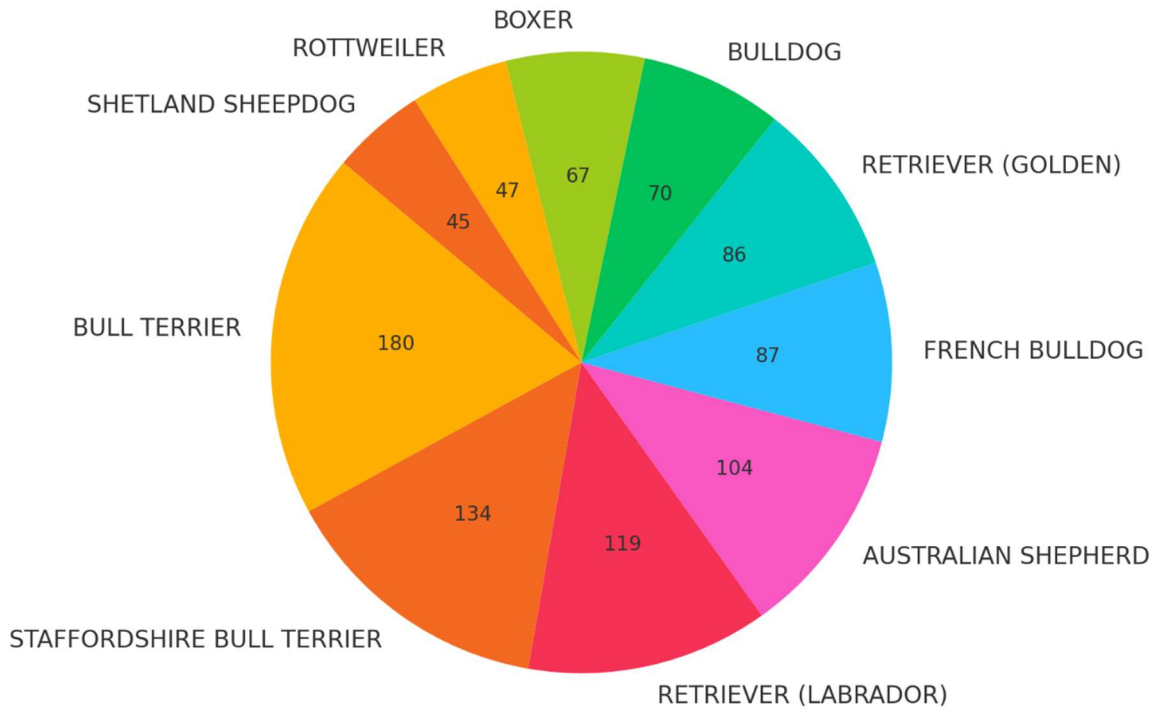

Top 10 Most Popular Breeds based on Competing Dogs

This graph represents the TOP 10 most popular breeds based on the number of unique dogs competing throughout the period.

NUMBER OF DOGS COMPETING PER BREED		
	2024	*2023
BULL TERRIER	180	120
STAFFORDSHIRE BULL TERRIER	135	97
RETRIEVER (LABRADOR)	119	68
AUSTRALIAN SHEPHERD	104	77
FRENCH BULLDOG	88	67
RETRIEVER (GOLDEN)	86	79
BULLDOG	70	75
BOXER	68	64
ROTTWEILER	48	35
RHODESIAN RIDGEBACK	46	23
SHETLAND SHEEPDOG	46	45
SIBERIAN HUSKY	45	31
DACHSHUND (LONG-HAIRED MINIATURE)	41	42
SPANIEL (COCKER)	38	33
WELSH CORGI (PEMBROKE)	35	32
CAVALIER KING CHARLES SPANIEL	33	34
GREAT DANE	33	31
DOBERMANN	32	27
BEAGLE	31	25
BULL TERRIER (MINIATURE)	31	27
WHIPPET	28	28
IRISH WOLFHOUND	26	17
SHIBA	24	17
BORDER COLLIE	23	10
JACK RUSSELL TERRIER	23	13
POMERANIAN	23	22
FOX TERRIER (SMOOTH)	22	13
PAPILLON	22	12
POODLE (MINIATURE)	21	15
SPANIEL (ENGLISH SPRINGER)	21	16
POODLE (TOY)	20	14
SAINT BERNARD (LONG-HAIRED)	20	12
WHITE SWISS SHEPHERD DOG	20	14
BELGIAN SHEPHERD DOG (MALINOIS)	18	12
BULLMASTIFF	18	17
DACHSHUND (WIRE-HAIRED MINIATURE)	18	20
ITALIAN GREYHOUND	18	14
RETRIEVER (FLAT COATED)	18	11

DACHSHUND (SMOOTH-HAIRED MINIATURE)	17	19
WEIMARANER (SHORT-HAIRED)	17	23
WEST HIGHLAND WHITE TERRIER	17	14
BELGIAN SHEPHERD DOG (GROENENDAEL)	15	8
CHINESE CRESTED	15	18
DACHSHUND (LONG-HAIRED)	15	13
SCOTTISH TERRIER	14	17
AFGHAN HOUND	13	3
IRISH SETTER	13	13
SHIH TZU	12	9
BORZOI - RUSSIAN HUNTING SIGHTHOUND	11	5
CAIRN TERRIER	11	14
BASSET GRIFFON VENDEEN (PETIT)	10	12
BELGIAN SHEPHERD DOG (TERVUEREN)	10	8
COLLIE (ROUGH)	10	12
DACHSHUND (WIRE-HAIRED)	10	5
PUG	10	9
AUSTRALIAN CATTLE DOG	9	7
BOSTON TERRIER	9	9
GERMAN SHORTHAIRED POINTER	9	7
NEAPOLITAN MASTIFF	9	12
SALUKI	9	6
YORKSHIRE TERRIER	9	10
AUSTRALIAN TERRIER	8	7
POODLE (STANDARD)	8	6
SAINT BERNARD (SHORT-HAIRED)	8	9
LHASA APSO	7	7
CHOW CHOW	6	2
DACHSHUND (SMOOTH-HAIRED)	6	6
DALMATIAN	6	6
AMERICAN AKITA	5	7
AMERICAN STAFFORDSHIRE TERRIER	5	5
AZAWAKH	5	6
CHIHUAHUA - LONG COAT	5	9
ITALIAN SPINONE	5	1
SKYE TERRIER	5	7
BASSET HOUND	4	5
BEARDED COLLIE	4	6
GERMAN SHEPHERD DOG (STOCKHAAR)	4	8