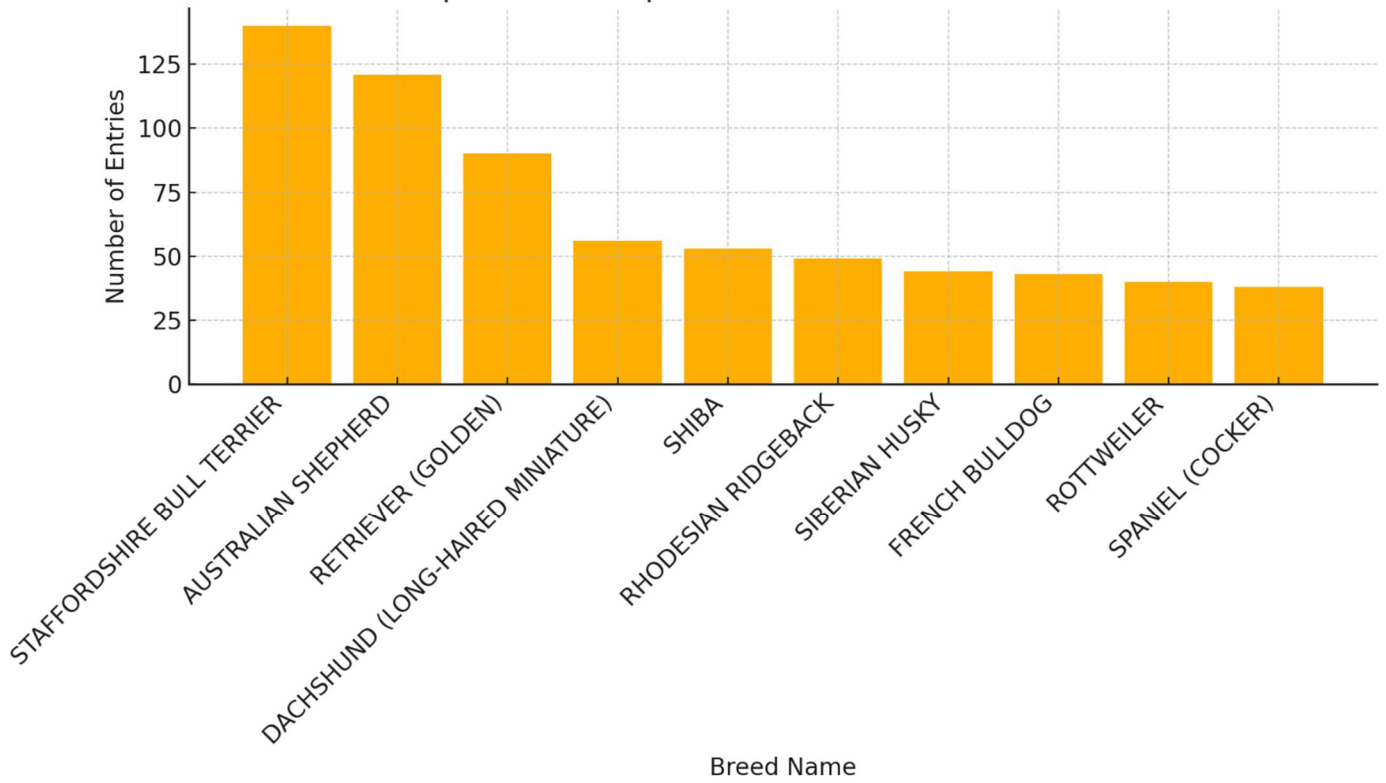

### NUMBER OF OWNERS COMPETING IN EVENTS

	2024	*2023
BREED EVENTS	913	801

\*2023 only includes shows from June onwards

### NUMBER OF EXHIBITORS ENTERING IN EVENTS

	2024	*2023
BREED EVENTS	774	719

\*2023 only includes shows from June onwards

Top 10 Breeds by Number of Entries (All Shows)

Top 10 Most Popular Breeds in EASTERN CAPE

Top 10 Most Popular Breeds in FREE STATE

Top 10 Most Popular Breeds in GAUTENG

### Top 10 Most Popular Breeds in KWAZULU NATAL