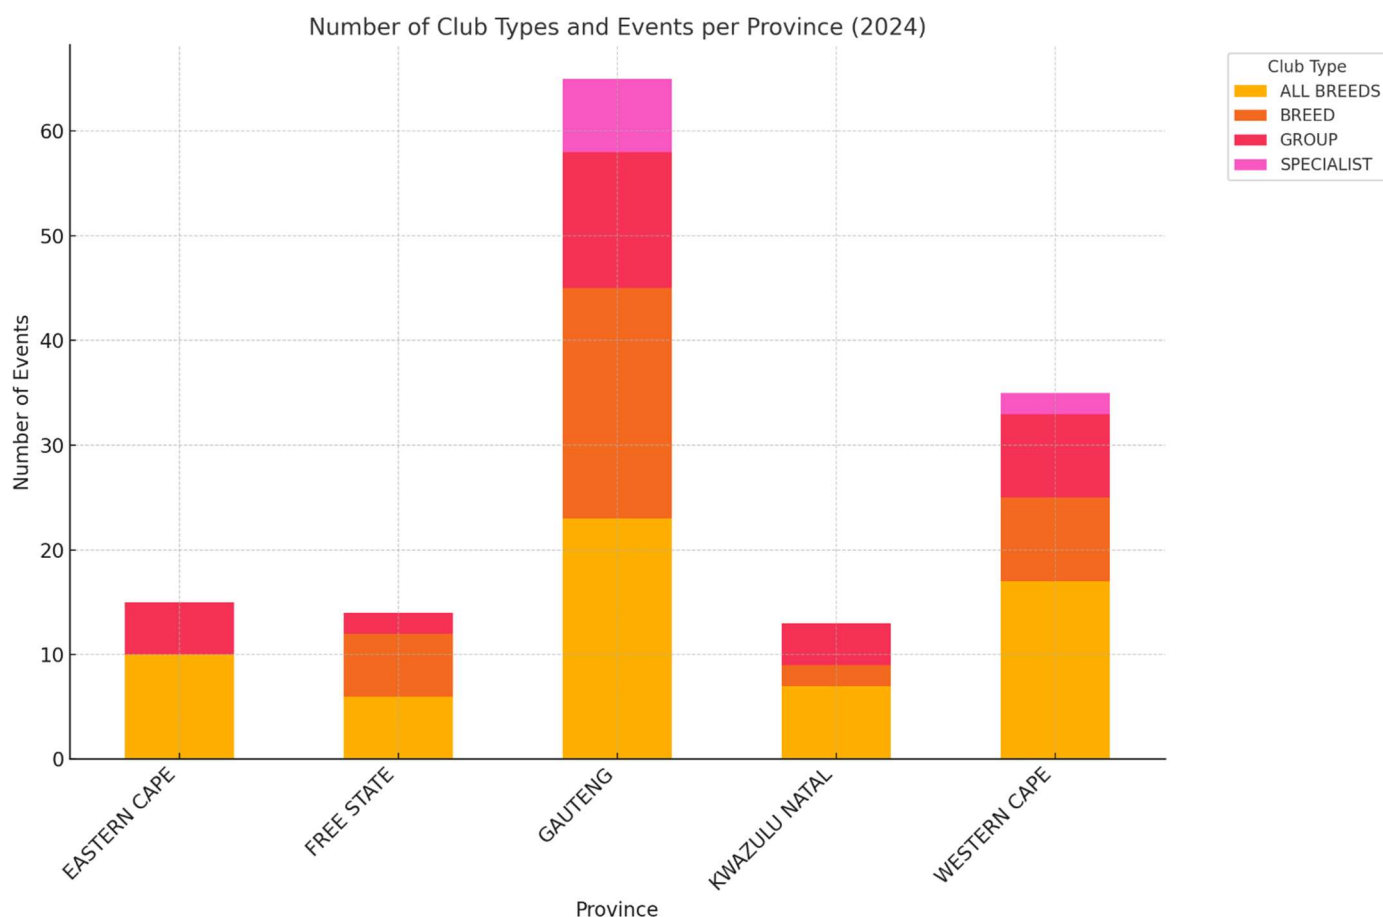

GENERAL SHOW ANALYSIS

All Breeds Clubs dominated show organization with 63 events, followed by Breed Clubs (38 shows) and Group Clubs (32 shows). Specialist Clubs hosted only 9 shows, highlighting their niche focus and limited scope. All Breeds Clubs also led in hosting multiple events, with 11 clubs holding more than one show. In comparison, Breed Clubs and Group Clubs had 6 2nd shows each, and Specialist Clubs only 1.

SHOW ENTRIES

RANKING OF EVENTS BY ENTRY SIZE

ALL BREEDS CLUB SHOWS

SHOW	ASSOC.	DATE	ENTRIES	RANK
TRANSSVAAL MIDLANDS KENNEL CLUB (1)	KUSA	2024-03-30	392	1
WITWATERSRAND KENNEL CLUB (0)	KUSA	2024-03-31	384	2
NORTHERN TSHWANE KENNEL CLUB (2)	KUSA	2024-05-19	369	3
WESTERN GAUTENG KENNEL CLUB (1)	KUSA	2024-07-13	363	4
JUNIOR KENNEL CLUB OF GAUTENG (1)	KUSA	2024-03-24	361	5
NORTHERN TSHWANE KENNEL CLUB (1)	KUSA	2024-05-18	360	6
VEREENIGING & DISTRICTS KENNEL CLUB (1)	KUSA	2024-03-23	356	7
SWARTLAND KENNEL CLUB (1)	KUSA	2024-04-20	356	8
WESTERN GAUTENG KENNEL CLUB (2)	KUSA	2024-07-13	352	9