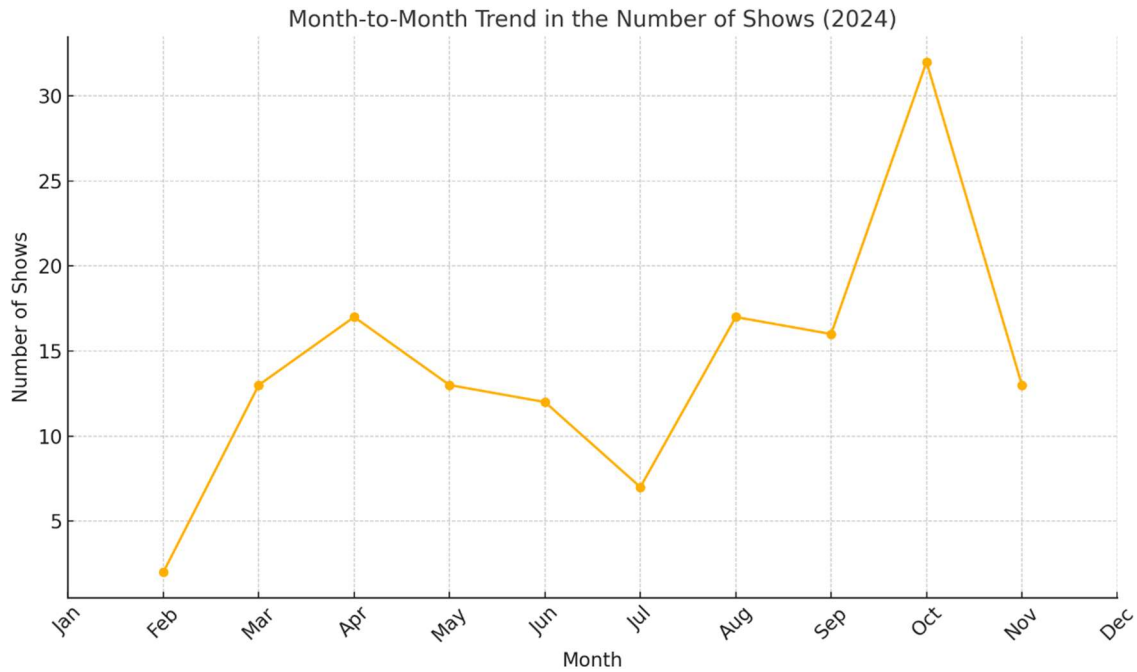

## SHOW NUMBERS

### TOTAL SHOWS AND DISTRIBUTION:

A total of 142 shows were held in 2024 with 26 clubs hosting more than one show and the majority of those being All Breeds Clubs.

## MONTHLY SHOW TRENDS:

The monthly distribution of shows showed peaks in October (32 shows) and significant activity in April (17 shows) and August (17 shows) with lower activity being observed in February (2 shows) and July (7 shows).