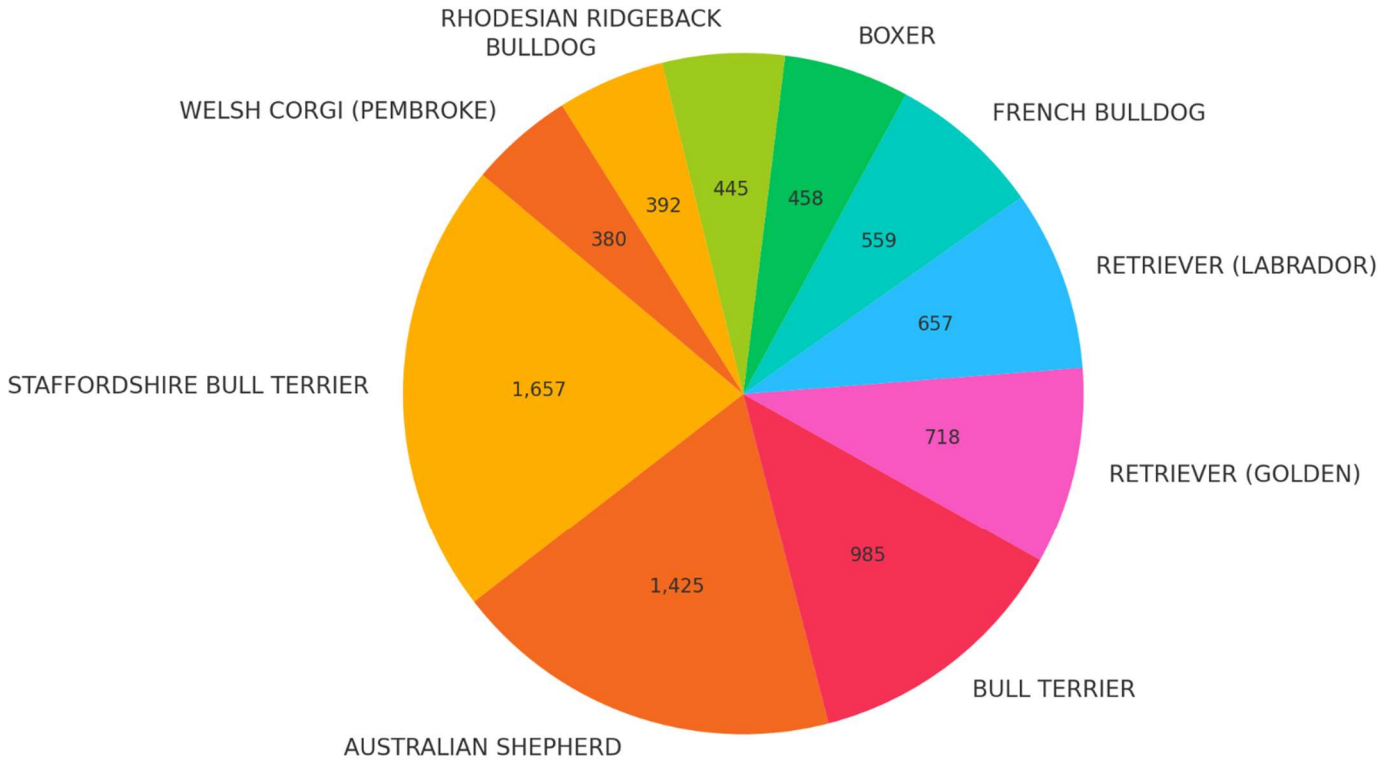

### NUMBER OF OWNERS COMPETING IN EVENTS

	2024	*2023
BREED EVENTS	913	801

\*2023 only includes shows from June onwards

### NUMBER OF EXHIBITORS ENTERING IN EVENTS

	2024	*2023
BREED EVENTS	774	719

\*2023 only includes shows from June onwards

Top 10 Breeds by Number of Entries (All Shows)

Top 10 Most Popular Breeds in EASTERN CAPE

Top 10 Most Popular Breeds in FREE STATE

Top 10 Most Popular Breeds in GAUTENG

### Top 10 Most Popular Breeds in KWAZULU NATAL