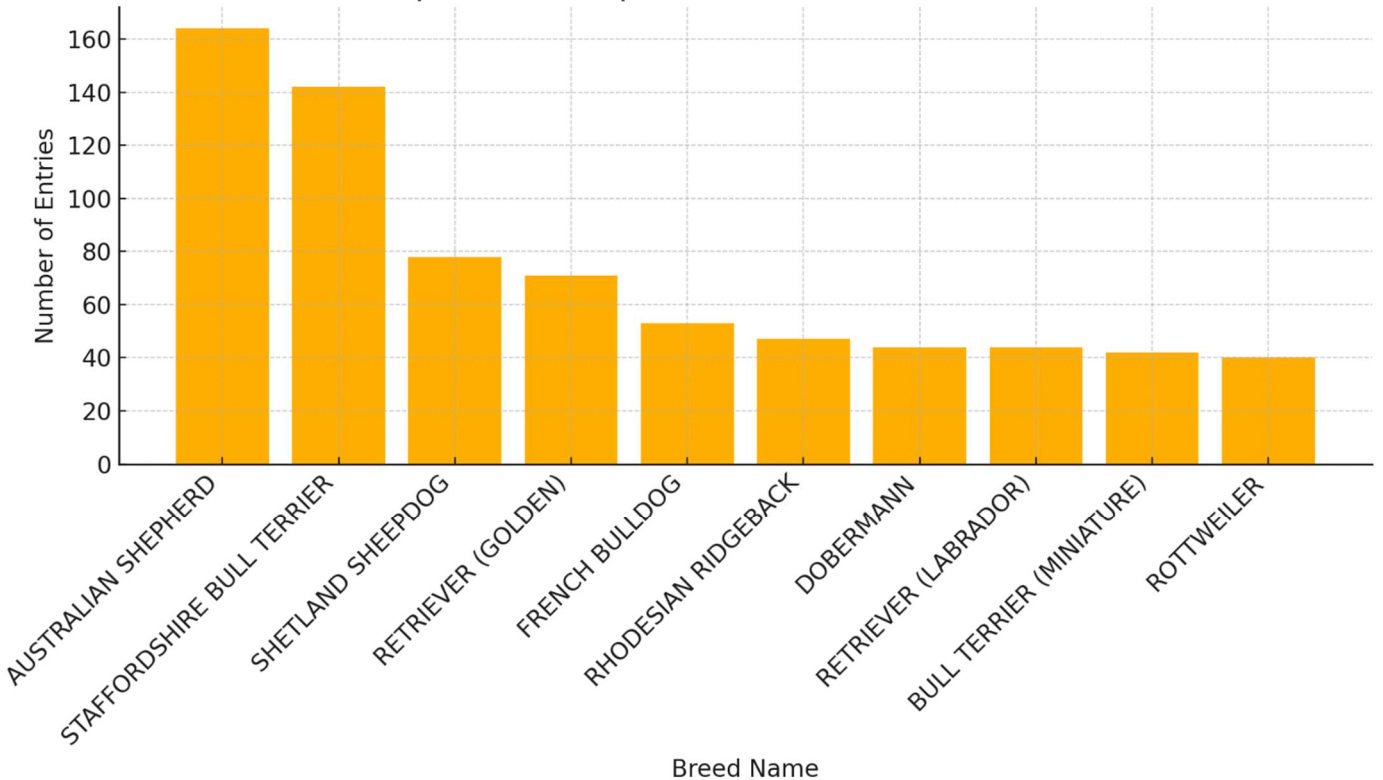

### NUMBER OF OWNERS COMPETING IN EVENTS

	2024	*2023
BREED EVENTS	913	801

\*2023 only includes shows from June onwards

### NUMBER OF EXHIBITORS ENTERING IN EVENTS

	2024	*2023
BREED EVENTS	774	719

\*2023 only includes shows from June onwards

Top 10 Breeds by Number of Entries (All Shows)

Top 10 Most Popular Breeds in EASTERN CAPE

Top 10 Most Popular Breeds in FREE STATE

Top 10 Most Popular Breeds in GAUTENG

### Top 10 Most Popular Breeds in KWAZULU NATAL