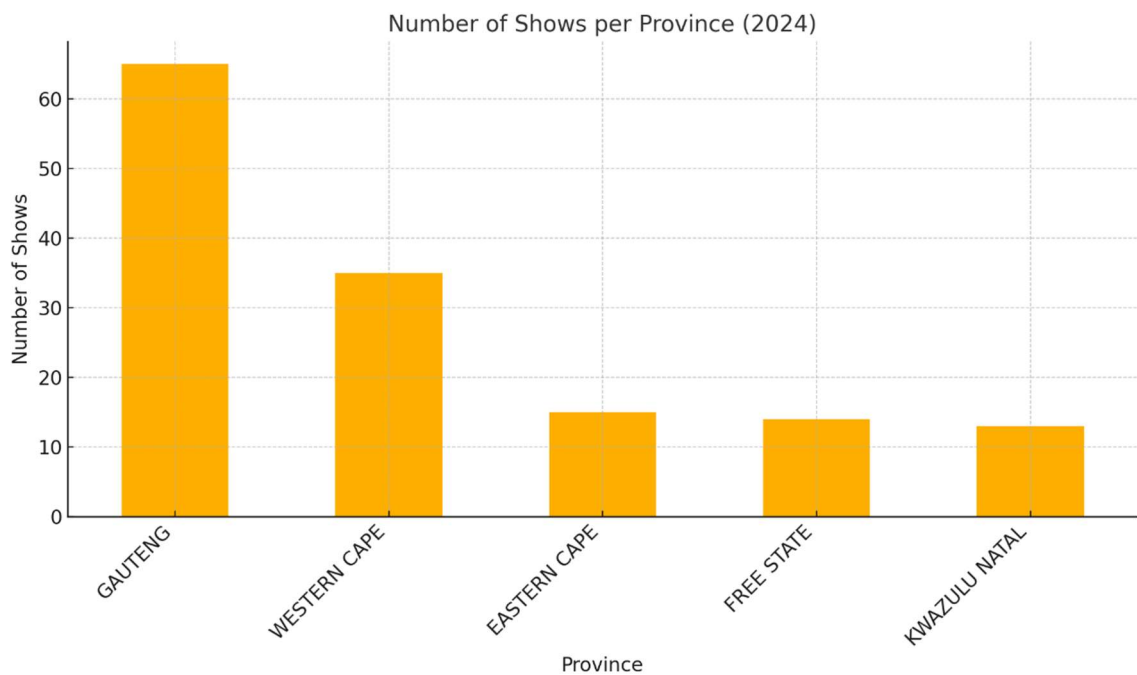

### TOTAL SHOWS AND DISTRIBUTION:

A total of 142 shows were held in 2024 with 26 clubs hosting more than one show and the majority of those being All Breeds Clubs.

## MONTHLY SHOW TRENDS:

The monthly distribution of shows showed peaks in October (32 shows) and significant activity in April (17 shows) and August (17 shows) with lower activity being observed in February (2 shows) and July (7 shows).

## GEOGRAPHIC DISTRIBUTION:

Shows were held across various provinces, with Gauteng and Western Cape hosting the majority.