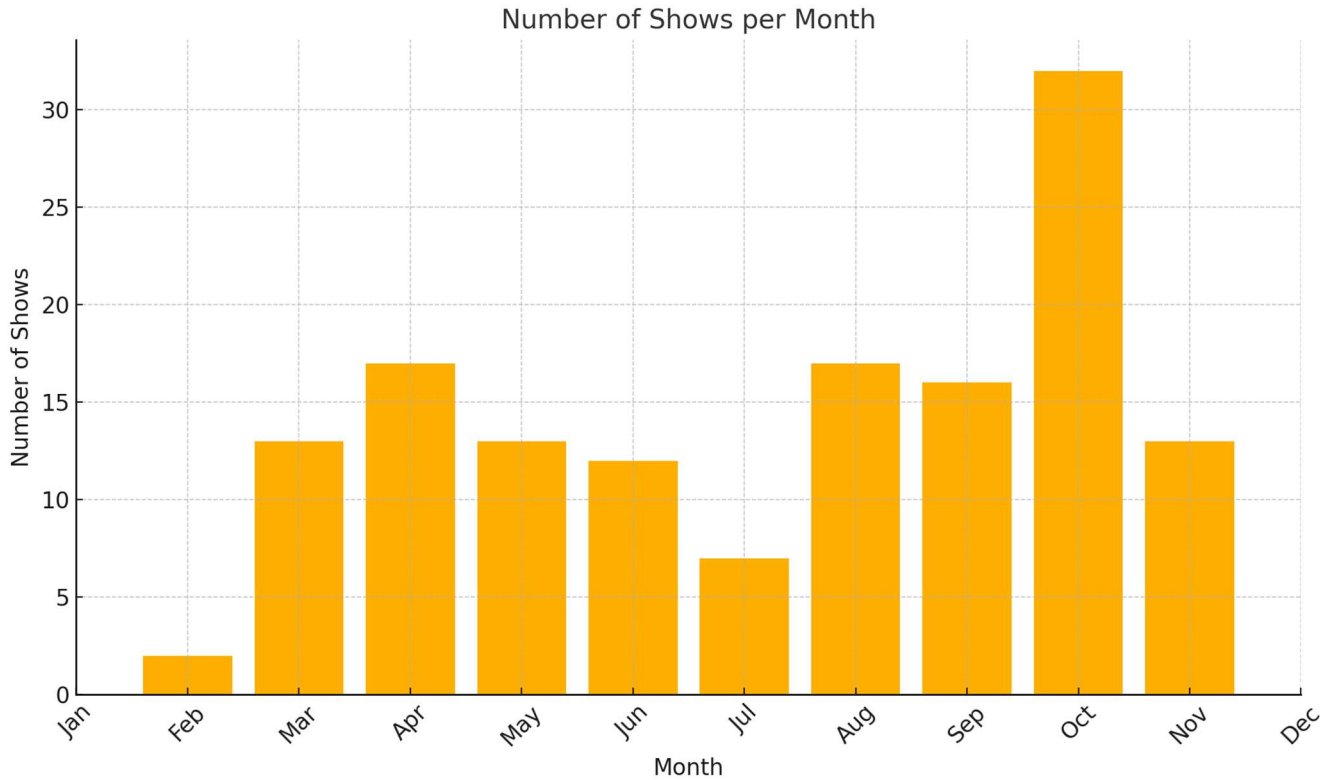

As Show Assist continues to support dog show organisers and exhibitors, this inaugural report serves as a critical reference point for understanding patterns of engagement and performance across the shows hosted on the platform. It aims to help clubs, exhibitors, and event organisers identify key trends, opportunities for growth, and areas for improvement in future events. This report not only reflects the past year's data but also sets the stage for future reports, providing a benchmark for tracking progress in the years to come.

## MONTHLY SHOW TRENDS:

The monthly distribution of shows showed peaks in October (32 shows) and significant activity in April (17 shows) and August (17 shows) with lower activity being observed in February (2 shows) and July (7 shows).