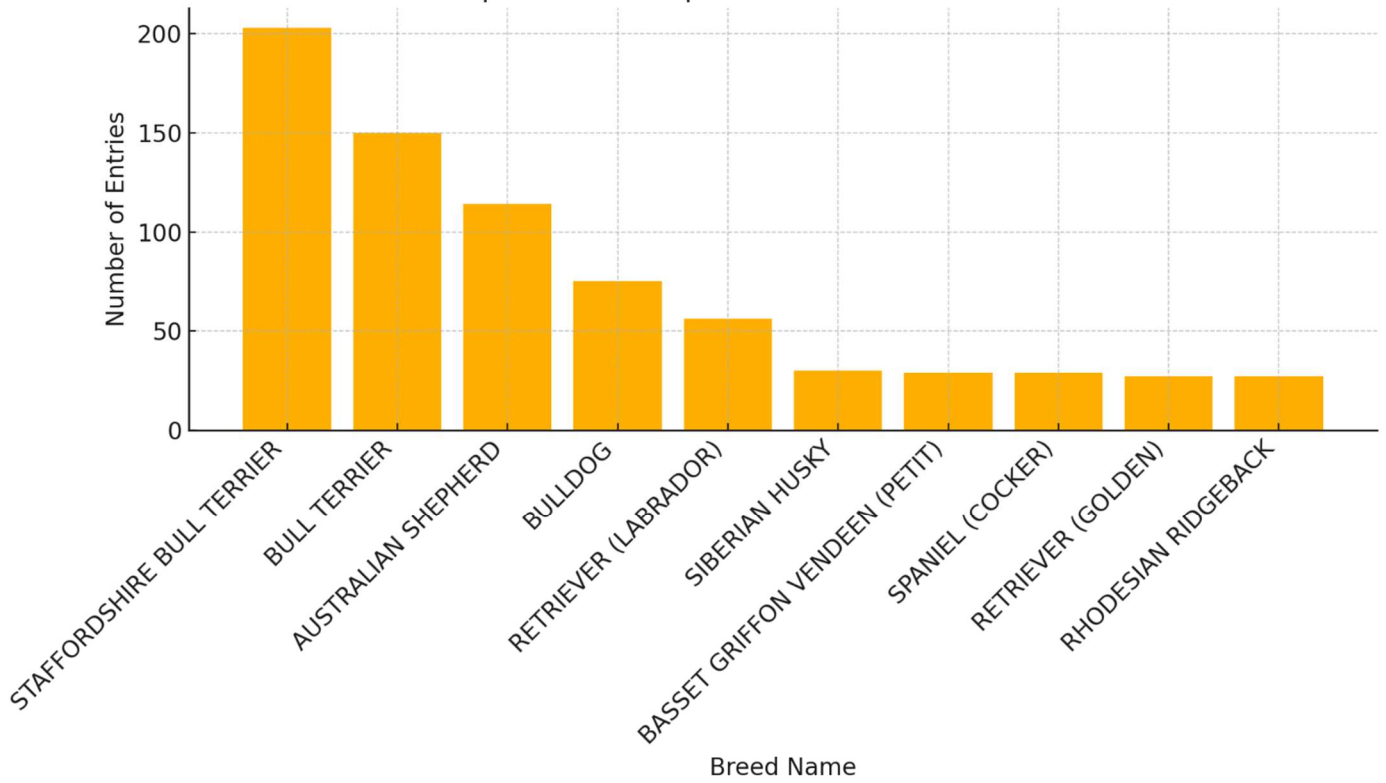

### NUMBER OF OWNERS COMPETING IN EVENTS

	2024	*2023
BREED EVENTS	913	801

\*2023 only includes shows from June onwards

### NUMBER OF EXHIBITORS ENTERING IN EVENTS

	2024	*2023
BREED EVENTS	774	719

\*2023 only includes shows from June onwards

Top 10 Breeds by Number of Entries (All Shows)

Top 10 Most Popular Breeds in EASTERN CAPE

Top 10 Most Popular Breeds in FREE STATE

Top 10 Most Popular Breeds in GAUTENG

### Top 10 Most Popular Breeds in KWAZULU NATAL